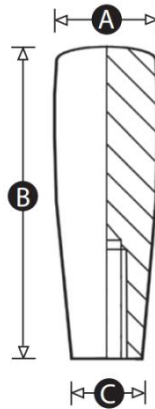

G05FPH Female Thermoplastic Handle

Material

- Body: High impact resistant thermoplastic, matt black
- Thread: Moulded

Part No.	A	B	C	Thread Size
G05FPH-9123V	18	40	15	M6
G05FPH-9122Z	21	50	17	M8
G05FPH-9121S	23	65	19	M10
G05FPH-9120W	26	80	21	M12
G05FPH-13157W	28	90	22	M8
G05FPH-9119P	28	90	22	M12

G05SFPH Self Fixing Thermoplastic Handle

Material

- Body: High impact resistant thermoplastic, matt black

Part No.	A	B	C	D	To Fit Shaft Diameter - H9 Tolerance (mm)
G05SFPH-9133Z	18	40	15	37	8
G05SFPH-9132S	21	50	17	46	10
G05SFPH-9131W	23	65	19	61	10
G05SFPH-9130P	26	80	21	75	12
G05SFPH-9129T	28	90	22	85	16