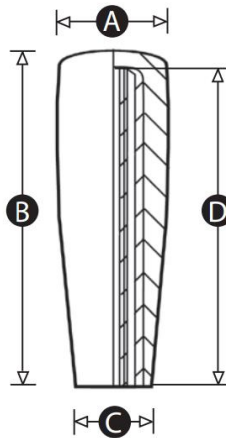

G05FPH Female Thermoplastic Handle

Material

- Body: High impact resistant thermoplastic, matt black
- Thread: Moulded

Part No.	A	B	C	Thread Size
G05FPH-9123V	18	40	15	M6
G05FPH-9122Z	21	50	17	M8
G05FPH-9121S	23	65	19	M10
G05FPH-9120W	26	80	21	M12
G05FPH-13157W	28	90	22	M8
G05FPH-9119P	28	90	22	M12

G05SFPH Self Fixing Thermoplastic Handle

Material

- Body: High impact resistant thermoplastic, matt black

Part No.	A	B	C	D	To Fit Shaft Diameter - H9 Tolerance (mm)
G05SFPH-9133Z	18	40	15	37	8
G05SFPH-9132S	21	50	17	46	10
G05SFPH-9131W	23	65	19	61	10
G05SFPH-9130P	26	80	21	75	12
G05SFPH-9129T	28	90	22	85	16